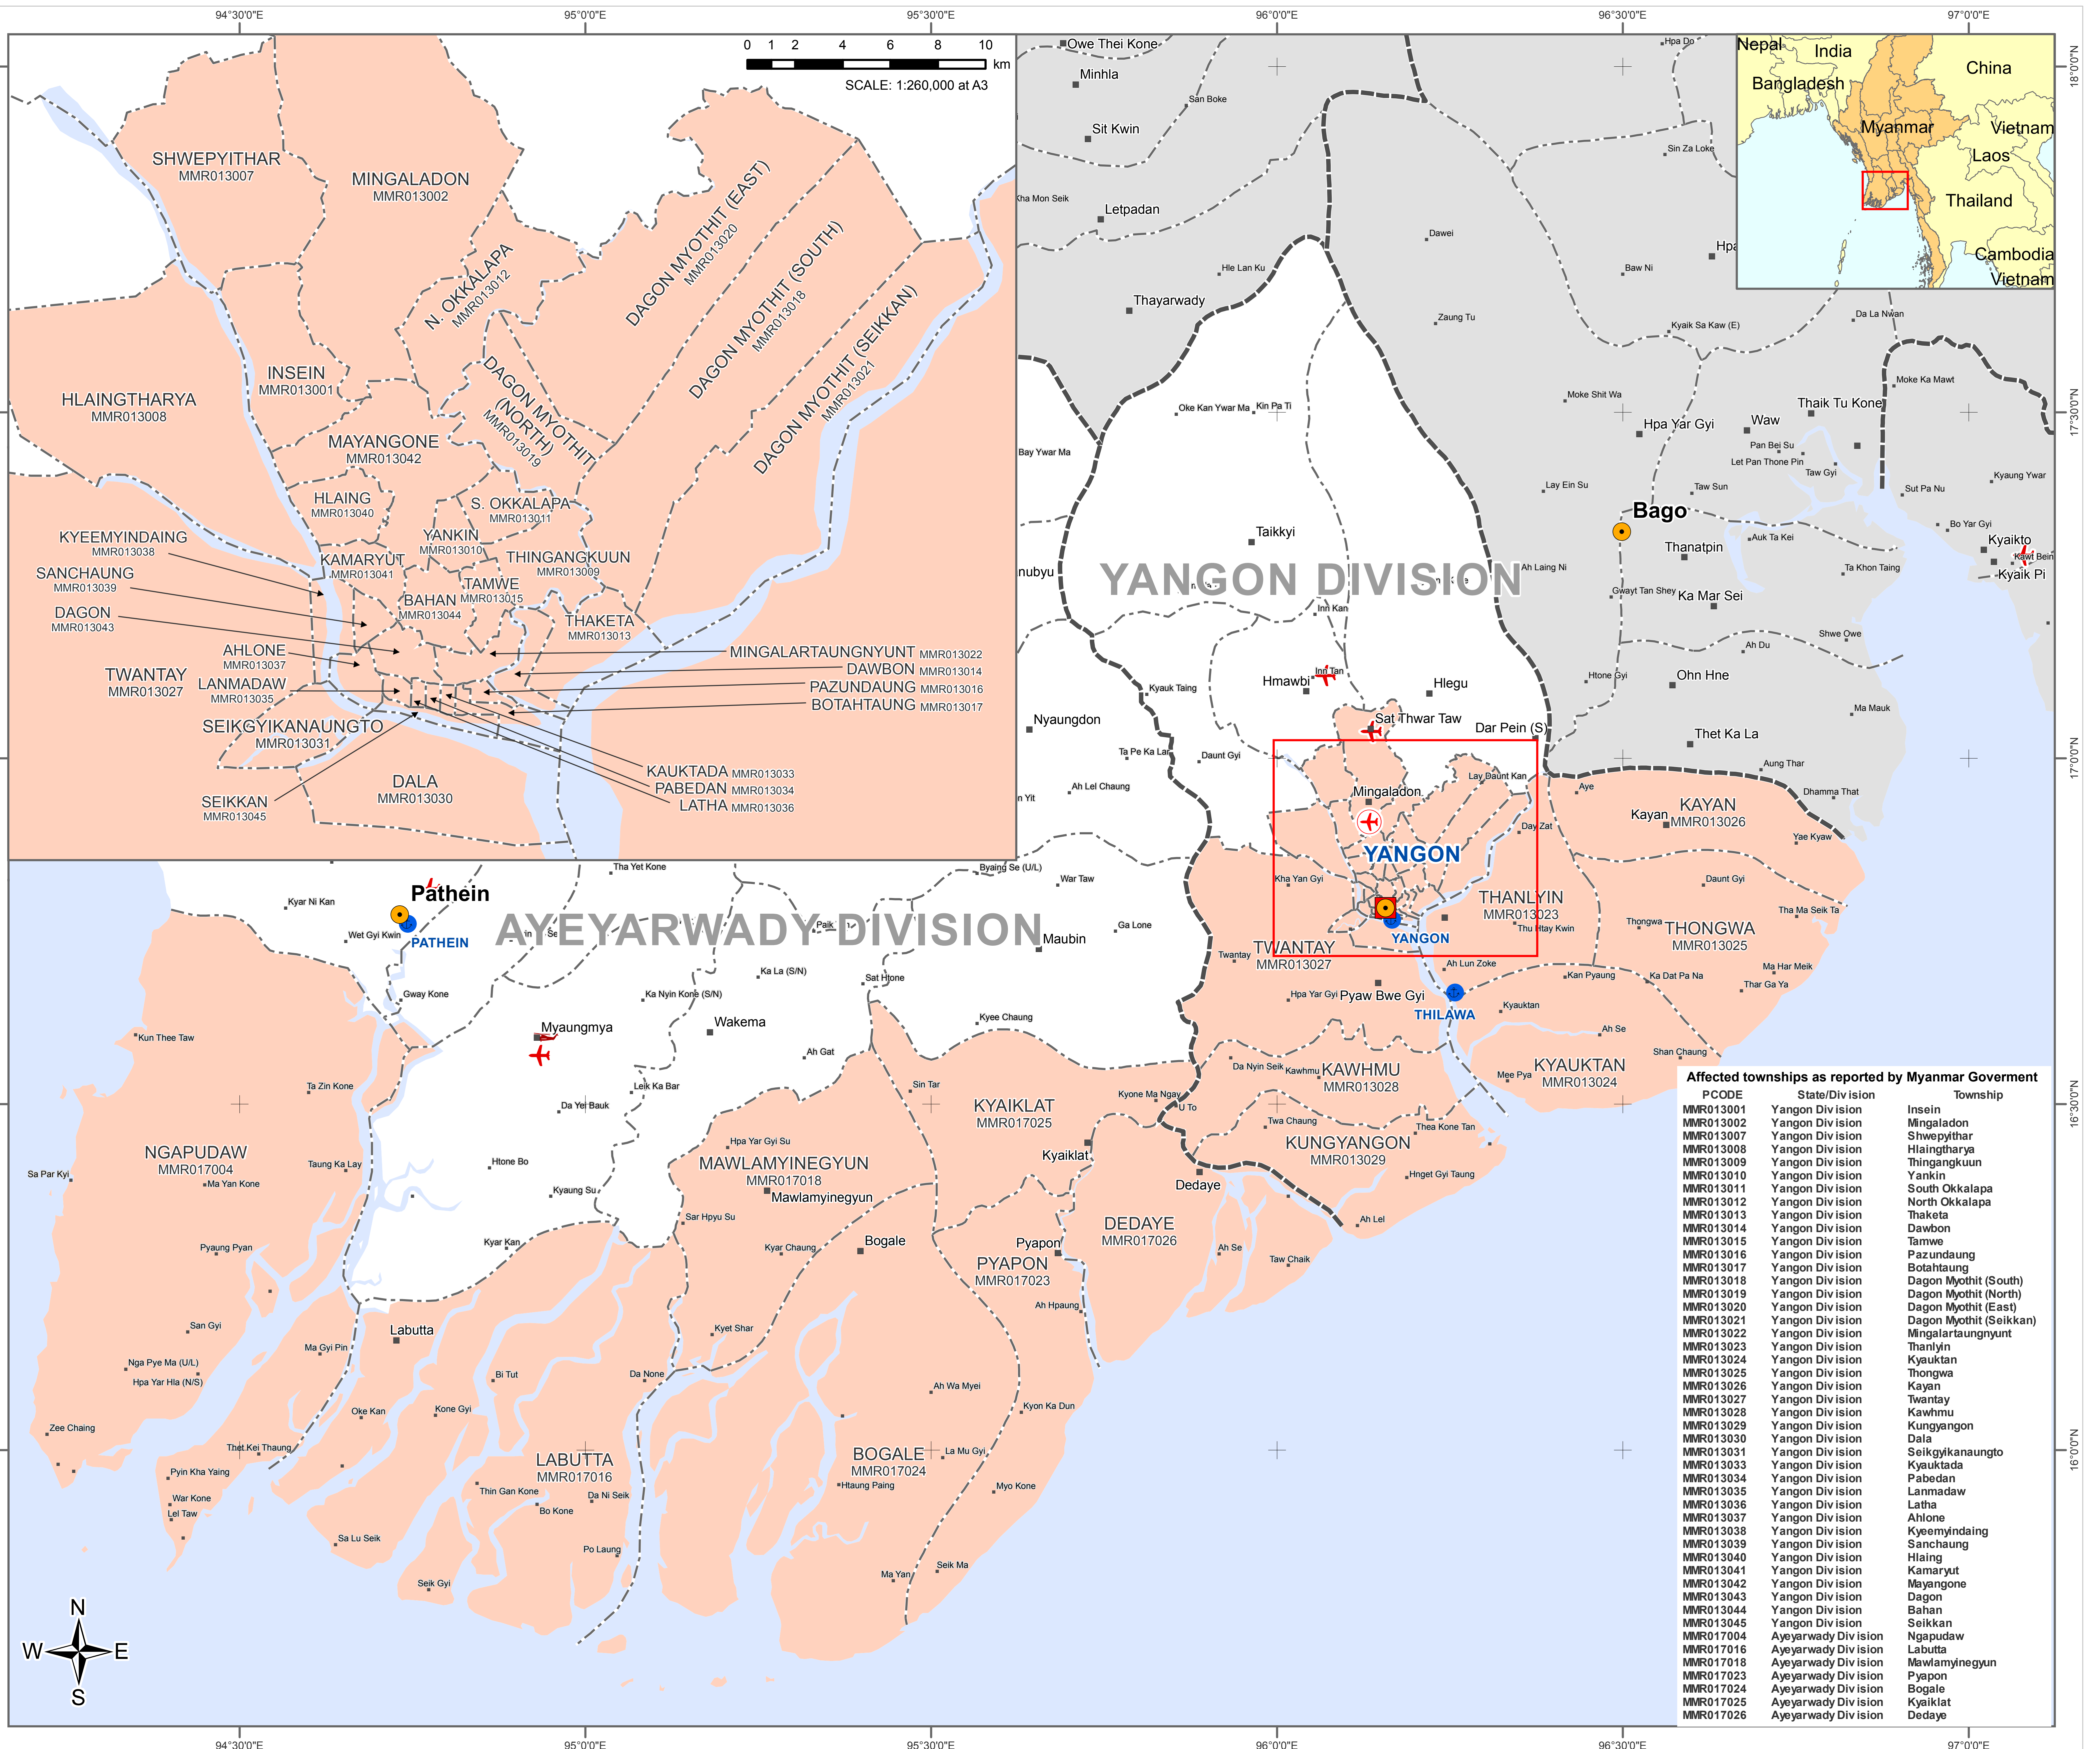

MapAction

MYANMAR

**AFFECTED TOWNSHIPS IN
AYEYARWADY & YANGON
DIVISIONS AS REPORTED BY
MYANAMA GOVT (6th MAY 2008)**

Tropical Cyclone
Nargis

SCALE: 1:1,000,000 at A3

Created: 11-MAY-2008/12:00

Map Doc Num: MA011_MMR_AFFECTED_TSHIPS_V1

Projection/Datum: Geographic / WGS84

GLIDE Num: TR-2008-000057-MMR

Data Sources: MIMU, UN OCHA, BARTHOLOMEWS
UNJLC, VMAP

The depiction and use of boundaries, names and associated data shown here do not imply endorsement or acceptance by MapAction or the United Nations.

Legend

- National capital
- State/Division capital
- Main town
- Other town
- Major Airfield
- Minor Airport
- Heliport
- Port
- State/Division boundary
- Township boundary
- Affected townships (Govt)

MIMU

Myanmar Information
Management Unit

UN OCHA

Affected townships as reported by Myanmar Government

PCODE	State/Div ision	Township
MMR013001	Yangon Div ision	Insein
MMR013002	Yangon Div ision	Mingaladon
MMR013007	Yangon Div ision	Shwepyithar
MMR013008	Yangon Div ision	Hlaingtharya
MMR013009	Yangon Div ision	Thingangkuun
MMR013010	Yangon Div ision	Yankin
MMR013011	Yangon Div ision	South Okkalapa
MMR013012	Yangon Div ision	North Okkalapa
MMR013013	Yangon Div ision	Thaketa
MMR013014	Yangon Div ision	Dawbon
MMR013015	Yangon Div ision	Tamwe
MMR013016	Yangon Div ision	Pazundaung
MMR013017	Yangon Div ision	Botahtaung
MMR013018	Yangon Div ision	Dagon Myothit (South)
MMR013019	Yangon Div ision	Dagon Myothit (North)
MMR013020	Yangon Div ision	Dagon Myothit (East)
MMR013021	Yangon Div ision	Dagon Myothit (Seikkan)
MMR013022	Yangon Div ision	Mingalartaungnyunt
MMR013023	Yangon Div ision	Thanlyin
MMR013024	Yangon Div ision	Kyauktan
MMR013025	Yangon Div ision	Thongwa
MMR013026	Yangon Div ision	Kayan
MMR013027	Yangon Div ision	Twantay
MMR013028	Yangon Div ision	Kawhmu
MMR013029	Yangon Div ision	Kungyangon
MMR013030	Yangon Div ision	Dala
MMR013031	Yangon Div ision	Seikgyikanaungto
MMR013033	Yangon Div ision	Kyauktada
MMR013034	Yangon Div ision	Pabedan
MMR013035	Yangon Div ision	Lanmadaw
MMR013036	Yangon Div ision	Latha
MMR013037	Yangon Div ision	Ahlon
MMR013038	Yangon Div ision	Kyeemyindaing
MMR013039	Yangon Div ision	Sanchaung
MMR013040	Yangon Div ision	Hlaing
MMR013041	Yangon Div ision	Kamaryut
MMR013042	Yangon Div ision	Mayangone
MMR013043	Yangon Div ision	Dagon
MMR013044	Yangon Div ision	Bahan
MMR013045	Yangon Div ision	Seikkan
MMR017004	Ayeyarwady Div ision	Ngapudaw
MMR017016	Ayeyarwady Div ision	Labutta
MMR017018	Ayeyarwady Div ision	Mawlamyinegyun
MMR017023	Ayeyarwady Div ision	Pyapon
MMR017024	Ayeyarwady Div ision	Bogale
MMR017025	Ayeyarwady Div ision	Kyaiklat
MMR017026	Ayeyarwady Div ision	Dedaye